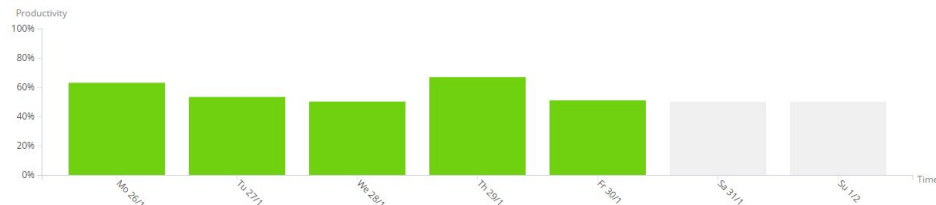

Productivity