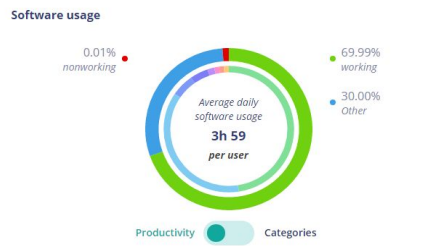

Behaviour anomaly detection

| | |
|---|--|
| 56%
Avg productivity | 11.00 - 12.00
Peak productivity |
| 5h 07m
Daily avg software time | 2h 16m
Daily avg web time |
| 5h 08m
Avg active computer usage time | LVV-CVM2KYRLVL
Primary computer |
| 859 / 0
Pages printed | \\LVV-CVM2KYRLVLLHP
LaserJet 1200 Series PCL 6
Primary printer |

Productivity

Web usage

- 3h:24m** average daily power-on per computer
- 27m** average daily idle per computer
- 47** average daily power-on per computer
- FL-LNDRAJSKVLV2** least used computer

- 7457 pages** printed in full color in total
- 3986 pages** printed in mono color in total
- \\LVRR-SKLLDLVL** HP LaserJet 1200 most used printer
- Ing. Karel Mareš** #1 in total pages printed