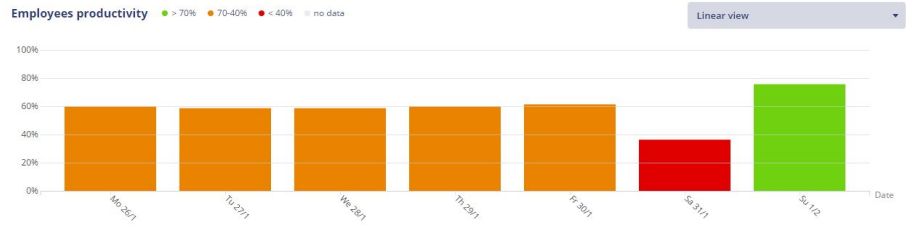

Behaviour anomaly detection

| | |
|---|--|
| 56%
Avg productivity | 11.00 - 12.00
Peak productivity |
| 5h 07m
Daily avg software time | 2h 16m
Daily avg web time |
| 5h 08m
Avg active computer usage time | LVV-CVM2KYRLVL
Primary computer |
| 859 / 0
Pages printed | \\LVV-CVM2KYRLVLLHP
LaserJet 1200 Series PCL 6
Primary printer |

Productivity

Web usage

- 3h:24m** average daily power-on per computer
- 27m** average daily idle per computer
- 47** average daily power-on per computer
- FL-LNDRAJSKVLV2** least used computer

- 7457 pages** printed in full color in total
- 3986 pages** printed in mono color in total
- \\LVRR-SKLLDLVL** HP LaserJet 1200 most used printer
- Ing. Karel Mareš** #1 in total pages printed