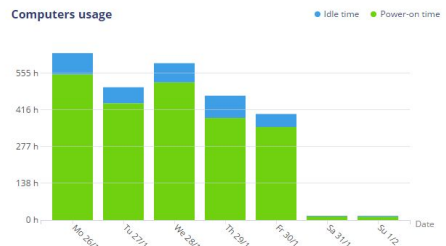

Behaviour anomaly detection

| | |
|---|--|
| 56%
Avg productivity | 11.00 - 12.00
Peak productivity |
| 5h 07m
Daily avg software time | 2h 16m
Daily avg web time |
| 5h 08m
Avg active computer usage time | LVV-CVM2KYRLVL
Primary computer |
| 859 / 0
Pages printed | \\LVV-CVM2KYRLVLLHP
LaserJet 1200 Series PCL 6
Primary printer |

Productivity

Web usage

- 3h:24m** average daily power-on per computer
- 27m** average daily idle per computer
- 47** average daily power-on per computer
- FL-LNDRAJSKVLV2** least used computer

- 7457 pages** printed in full color in total
- 3986 pages** printed in mono color in total
- \\LVRR-SKLLDLVL** HP LaserJet 1200 most used printer
- Ing. Karel Mareš** #1 in total pages printed