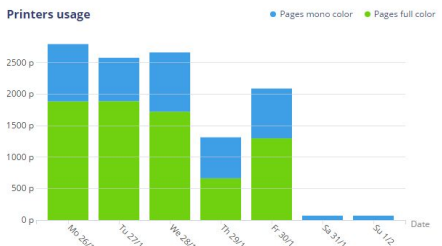

Behaviour anomaly detection

| | |
|---|--|
| 56%
Avg productivity | 11.00 - 12.00
Peak productivity |
| 5h 07m
Daily avg software time | 2h 16m
Daily avg web time |
| 5h 08m
Avg active computer usage time | LVV-CVM2KYRLVL
Primary computer |
| 859 / 0
Pages printed | \\LVV-CVM2KYRLVLLHP
LaserJet 1200 Series PCL 6
Primary printer |

Productivity

Web usage

- 3h:24m** average daily power-on per computer
- 27m** average daily idle per computer
- 47** average daily power-on per computer
- FL-LNDRAJSKVLV2** least used computer

- 7457 pages** printed in full color in total
- 3986 pages** printed in mono color in total
- \\LVRR-SKLLDLVL** HP LaserJet 1200 most used printer
- Ing. Karel Mareš** #1 in total pages printed