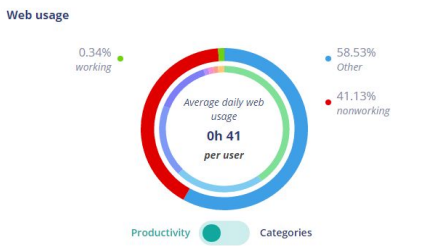

Behaviour anomaly detection

| | |
|---|--|
| 56%
Avg productivity | 11.00 - 12.00
Peak productivity |
| 5h 07m
Daily avg software time | 2h 16m
Daily avg web time |
| 5h 08m
Avg active computer usage time | LVV-CVM2KYRLVL
Primary computer |
| 859 / 0
Pages printed | \\LVV-CVM2KYRLVLLHP
LaserJet 1200 Series PCL 6
Primary printer |

Productivity

Web usage

- 3h:24m** average daily power-on per computer
- 27m** average daily idle per computer
- 47** average daily power-on per computer
- FL-LNDRAJSKVLV2** least used computer

- 7457 pages** printed in full color in total
- 3986 pages** printed in mono color in total
- \\LVRR-SKLLDLVL** HP LaserJet 1200 most used printer
- Ing. Karel Mareš** #1 in total pages printed