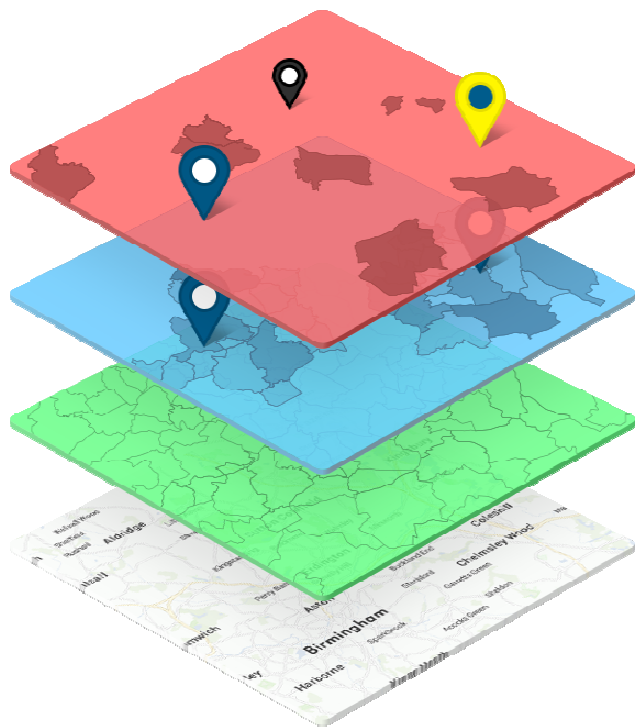

Společnosti patřící do naší skupiny

V roce 2016 jsme spojili prvních 7 technologických firem, ale tím naše práce nekončí

**CLEVER°
MAPS!**

2013

CLEVER°
MAPS¹

9
lidí

2016

CLEVER°
MAPS¹

45+5
lidí a psů

6
aplikací

120
B2C, B2B, B2G

Vizualizujeme data
nad mapou

Clever Assets

CLEVER°
MAPS'

CLEVER°ASSETS'

🔇 Mute all notifications

CLEVER°
MAPS!

The screenshot displays the Clever Analytics web application interface. On the left, there is a navigation menu with a home icon and a 'Store Overview' dropdown. The main area is a map, currently blank, with a mouse cursor over it. On the right side of the map, there are control buttons for filtering, location, sharing, and zooming. At the top right, there is a search bar with a magnifying glass icon. At the bottom right, there is a chat window with a profile picture of Ondrej and a message: 'Hi Ondřej and welcome to CleverAnalytics! We would like...'. The URL at the bottom left is <https://secure.cleveranalytics.com/#/fv4erlam5ouce0mr/map/stores>. A '10 km' scale bar and an information icon are visible at the bottom center of the map area.

lokační
analýzy

Svobodná firma

CLEVER°
MAPS!

Život u nás

CLEVER°
MAPS!

zemi do pro
Nem to stres a tlaceni na uspech

Spolupráce

CLEVER°
MAPS¹