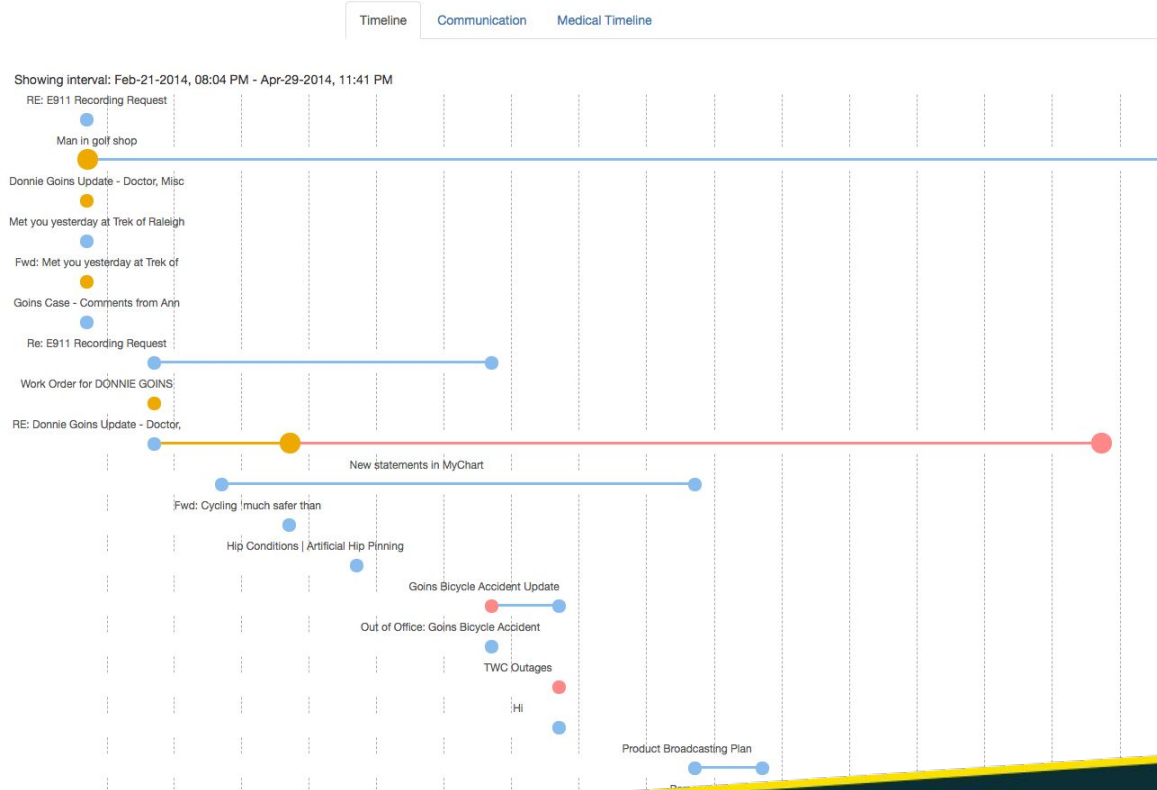

FoodLogiQ

“Connect the world’s food supply chain.”

- Angular
- HTML & CSS
- Go
- Docker
- MongoDB

“Intelligence for you legal case analysis”

- React
- HTML & CSS
- PHP (Laravel)
- Postgres
- OCR Tesseract