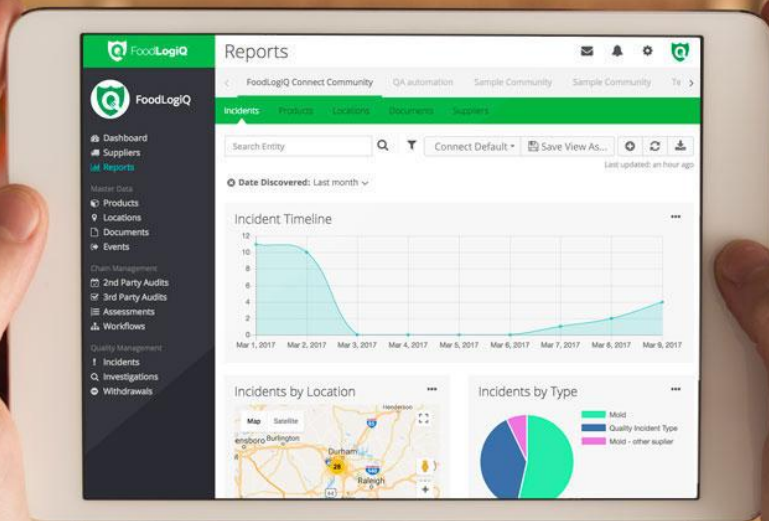

FoodLogiQ

“Connect the world’s food supply chain.”

- Angular
- HTML & CSS
- Go
- Docker
- MongoDB