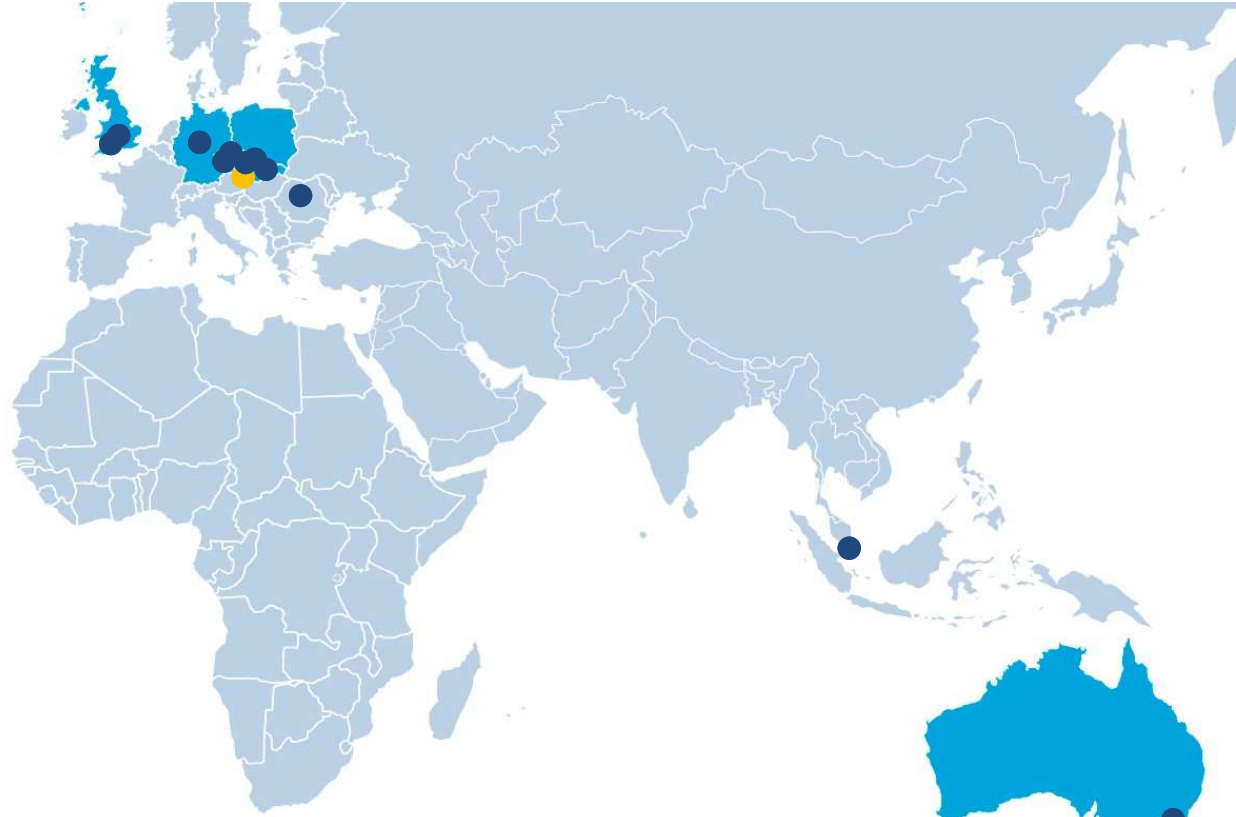

ESET

ENJOY SAFER TECHNOLOGY

ESET

A PIONEER OF
IT AND ENDPOINT
SECURITY SINCE 1987

30

30 YEARS OF
CONTINUOUS
IT SECURITY
INNOVATION

20
centers

Bratislava Headquarters
(Slovakia)
Bournemouth
(United Kingdom)
Brno (Czech Republic)
Buenos Aires (Argentina)
Jablonec nad Nisou
(Czech Republic)

Jena (Germany)
Krakow (Poland)
Košice (Slovakia)
Iasi (Romania)
Melbourne (Australia)
Montreal (Canada)
Munich (Germany)
Prague (Czech Republic)

Sao Paulo (Brazil)
Singapore
Sydney (Australia)
San Diego (US)
Taunton (United Kingdom)
Toronto (Canada)
Žilina (Slovakia)

ESET CONTINUES TO GROW

Global presence,
global protection

110,000,000

PROTECTED USERS WORLDWIDE

NUMEROUS AWARDS WORLDWIDE

BEHAVIORAL DETECTION AND BLOCKING - HIPS

ESET LIVEGRID

MACHINE LEARNING