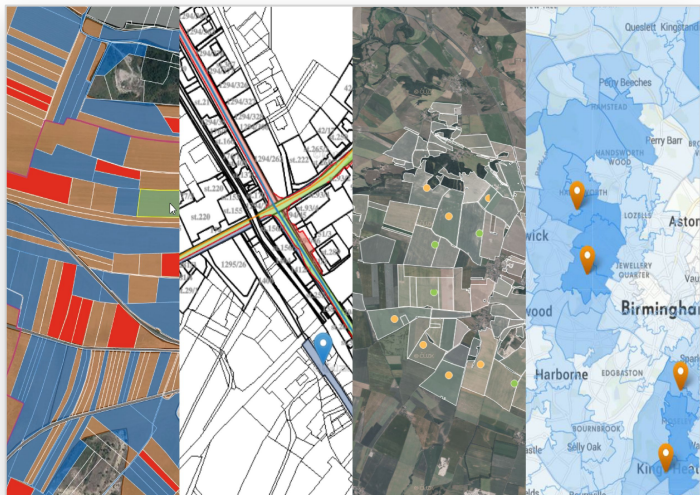

Čím je naše řešení jedinečné?

- Online aplikace pro uživatele z různých odvětví.
- Moderní, intuitivní, uživatelsky příjemné prostředí.
- Progresivní vizualizace dat v mapových vrstvách.
- Usnadňuje práci zautomatizováním každodenní agendy.
- Zabezpečené prostředí s neustálým dohledem.
- Otevřené a zdokumentované API pro snadnou integraci s jinými systémy.
- Dostupné odkudkoliv bez nutnosti instalace.
- K jedné licenci je možné zřídit přístupy pro více uživatelů s možností nastavení různých oprávnění.