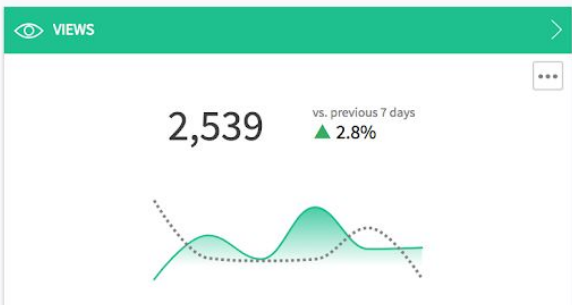

Last 365 days   Last 90 days   Last 30 days   **Last 7 days**   Yesterday   Custom Period