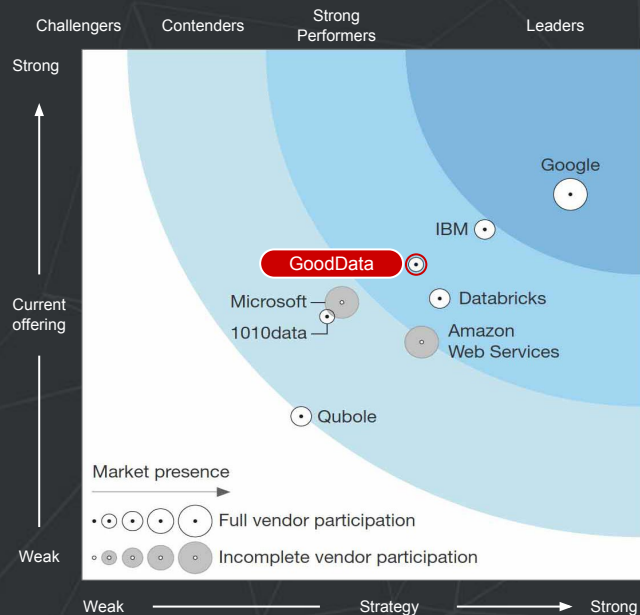

# GoodData is Leading PaaS Vendor

## Enterprise BI Cloud Platform

GoodData received highest rating in:

- ▶ Advanced Analytics
- ▶ Cross-product integration
- ▶ Full BI Stack

The Forrester Wave™:  
Enterprise BI Platforms  
With Majority Cloud  
Deployments,  
Q3 2017

## Top 3 Insights PaaS

GoodData received highest rating in:

- ▶ Building Insight Applications including sharing, access and integration
- ▶ Time to Value
- ▶ Security and Governance
- ▶ Mindshare in the market