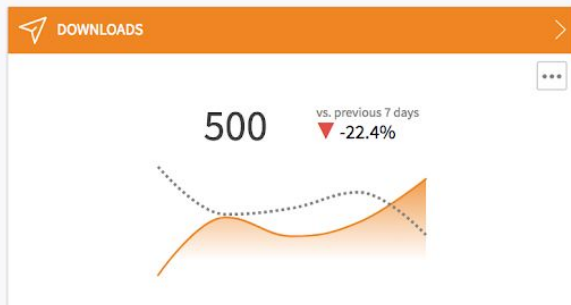

The Forrester Wave™:  
Insight  
Platforms-As-A-Service,  
Q3 2017

Last 365 days   Last 90 days   Last 30 days   **Last 7 days**   Yesterday   Custom Period