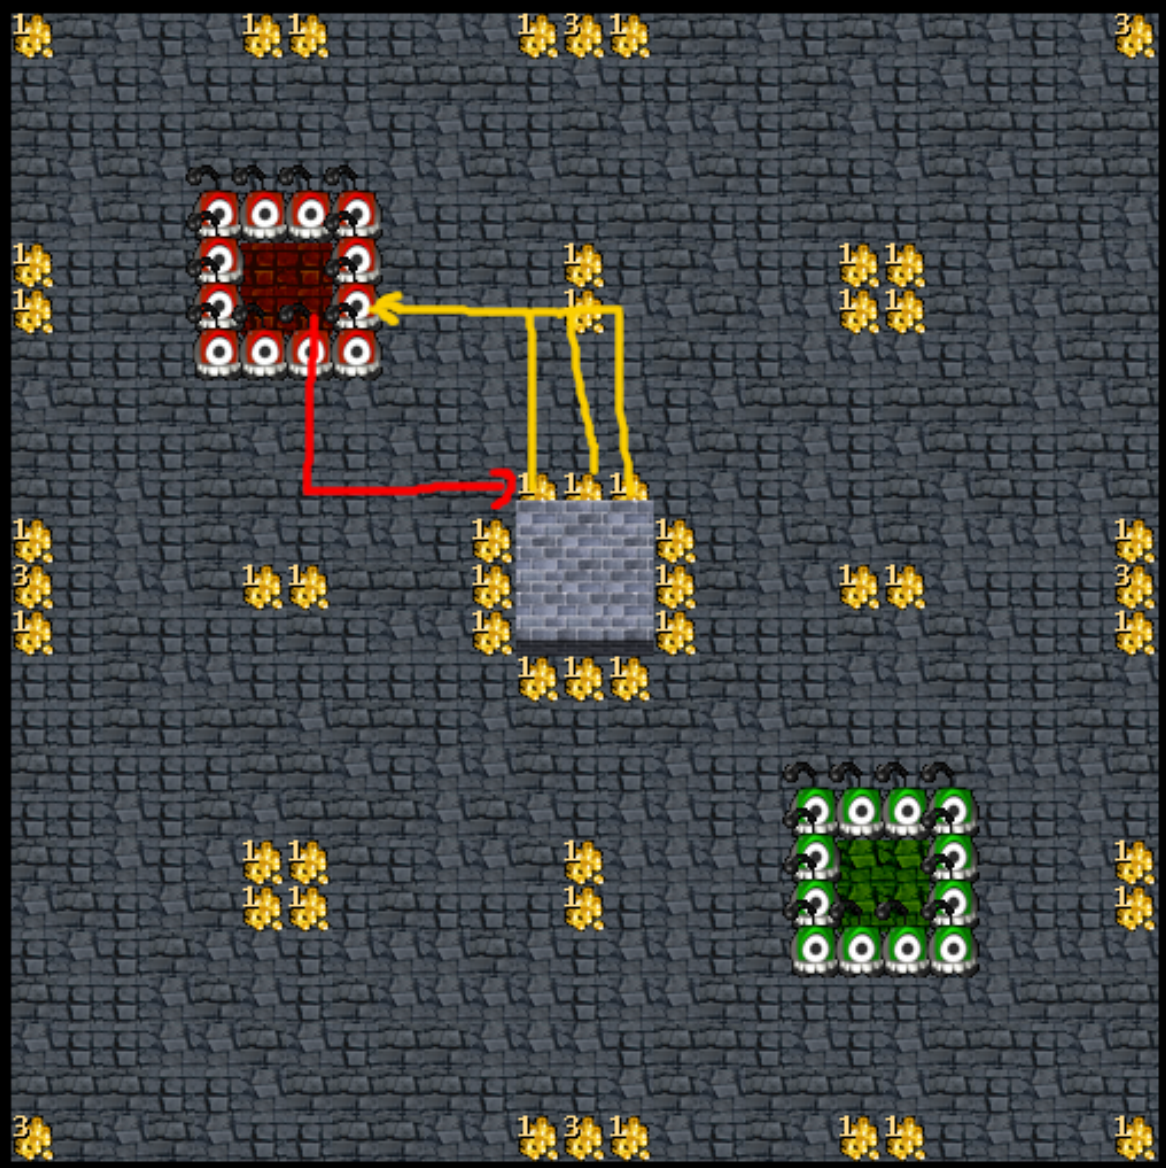

HamstersInside 0 (50%)

(50%) 0 HamstersInside

Game setup

World file:

☐ Show replay

Replay: none

Strategies:

Hamsters

Hamsters

Controls

☐ Display last actions

☐ Map grid

☐ Display ID

☐ Mute echoes

☐ Animation

Tile size: 20x20