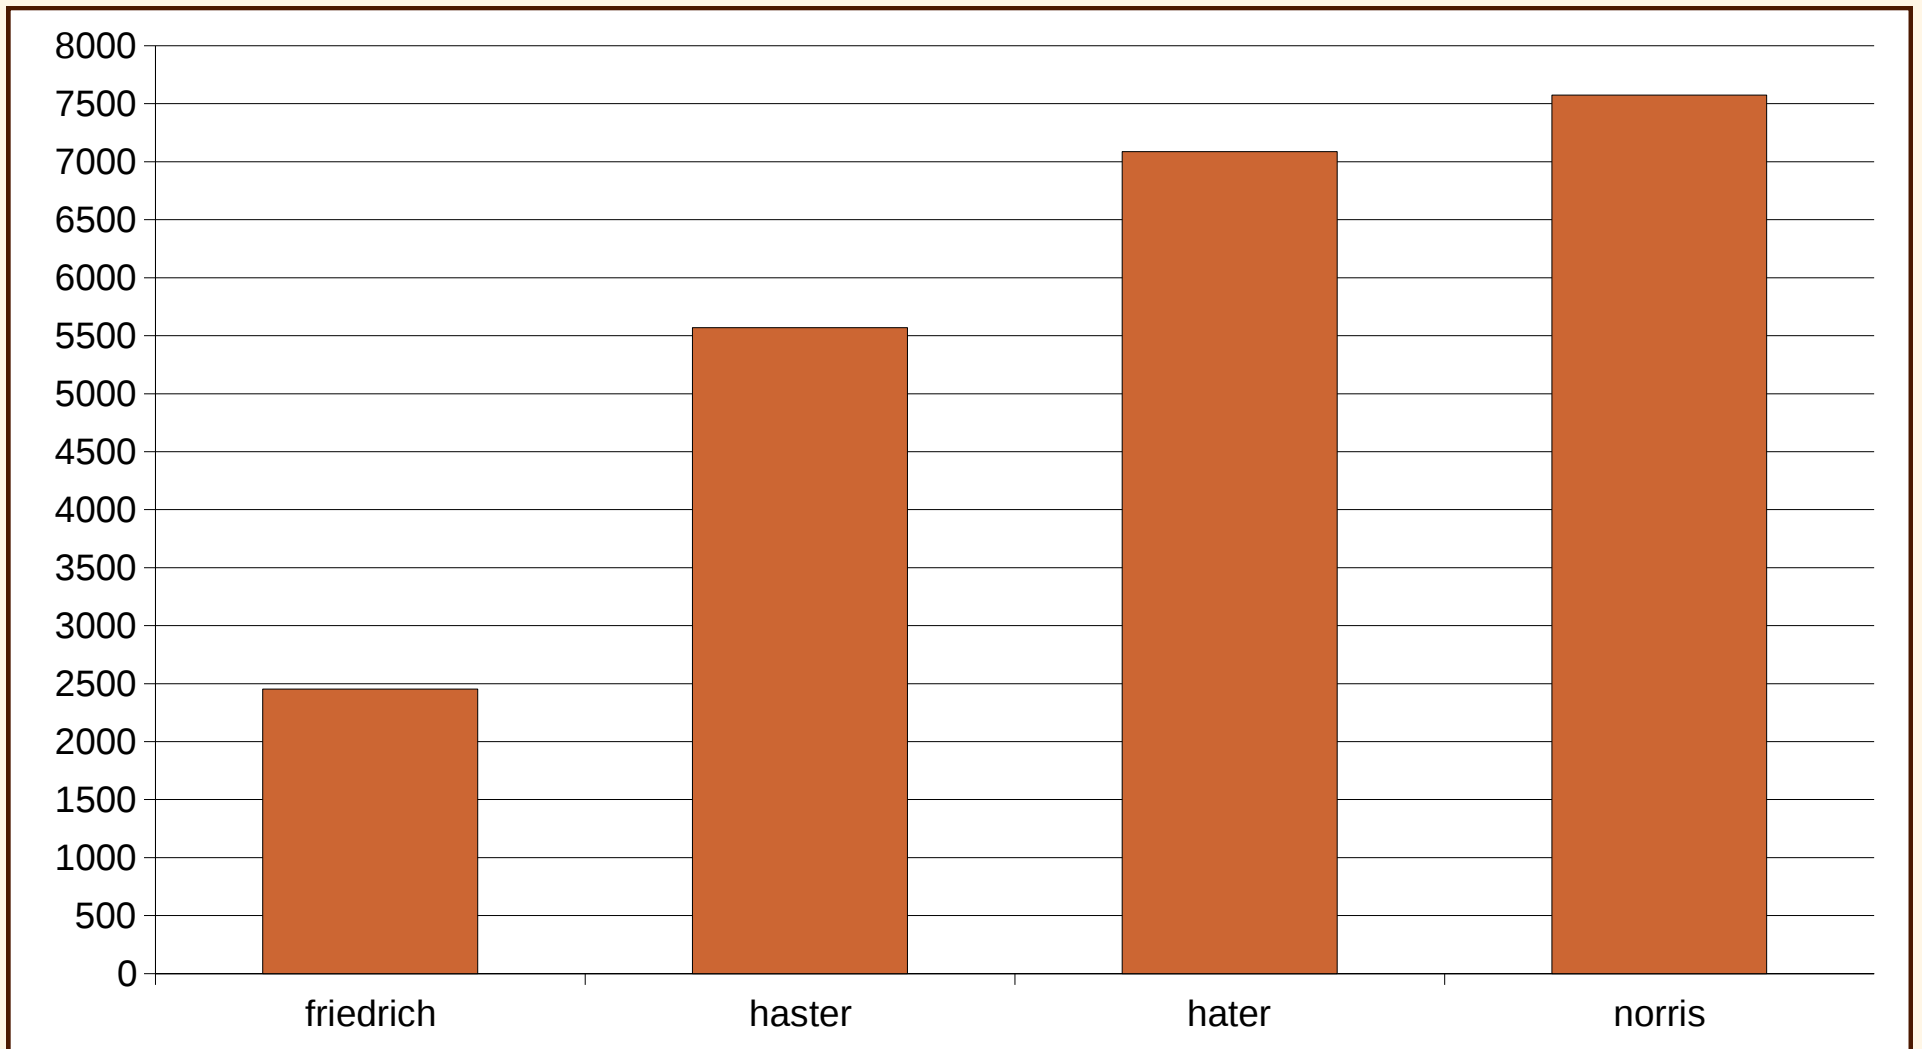

(50%) 0 WTFbots

Game setup

World file:

Show replay

Replay: none

Strategies:

 Hamsters

 WTFbots

Controls

- Display last actions
- Map grid
- Display ID
- Mute echoes
- Animation

Tile size: 20x20

Počet řádků

Počet souborů

Here we are, no guinea-pigs,
we're the hamsters of the universe.
Here we belong, eating to survive,
in a world with the sharpest cutters.