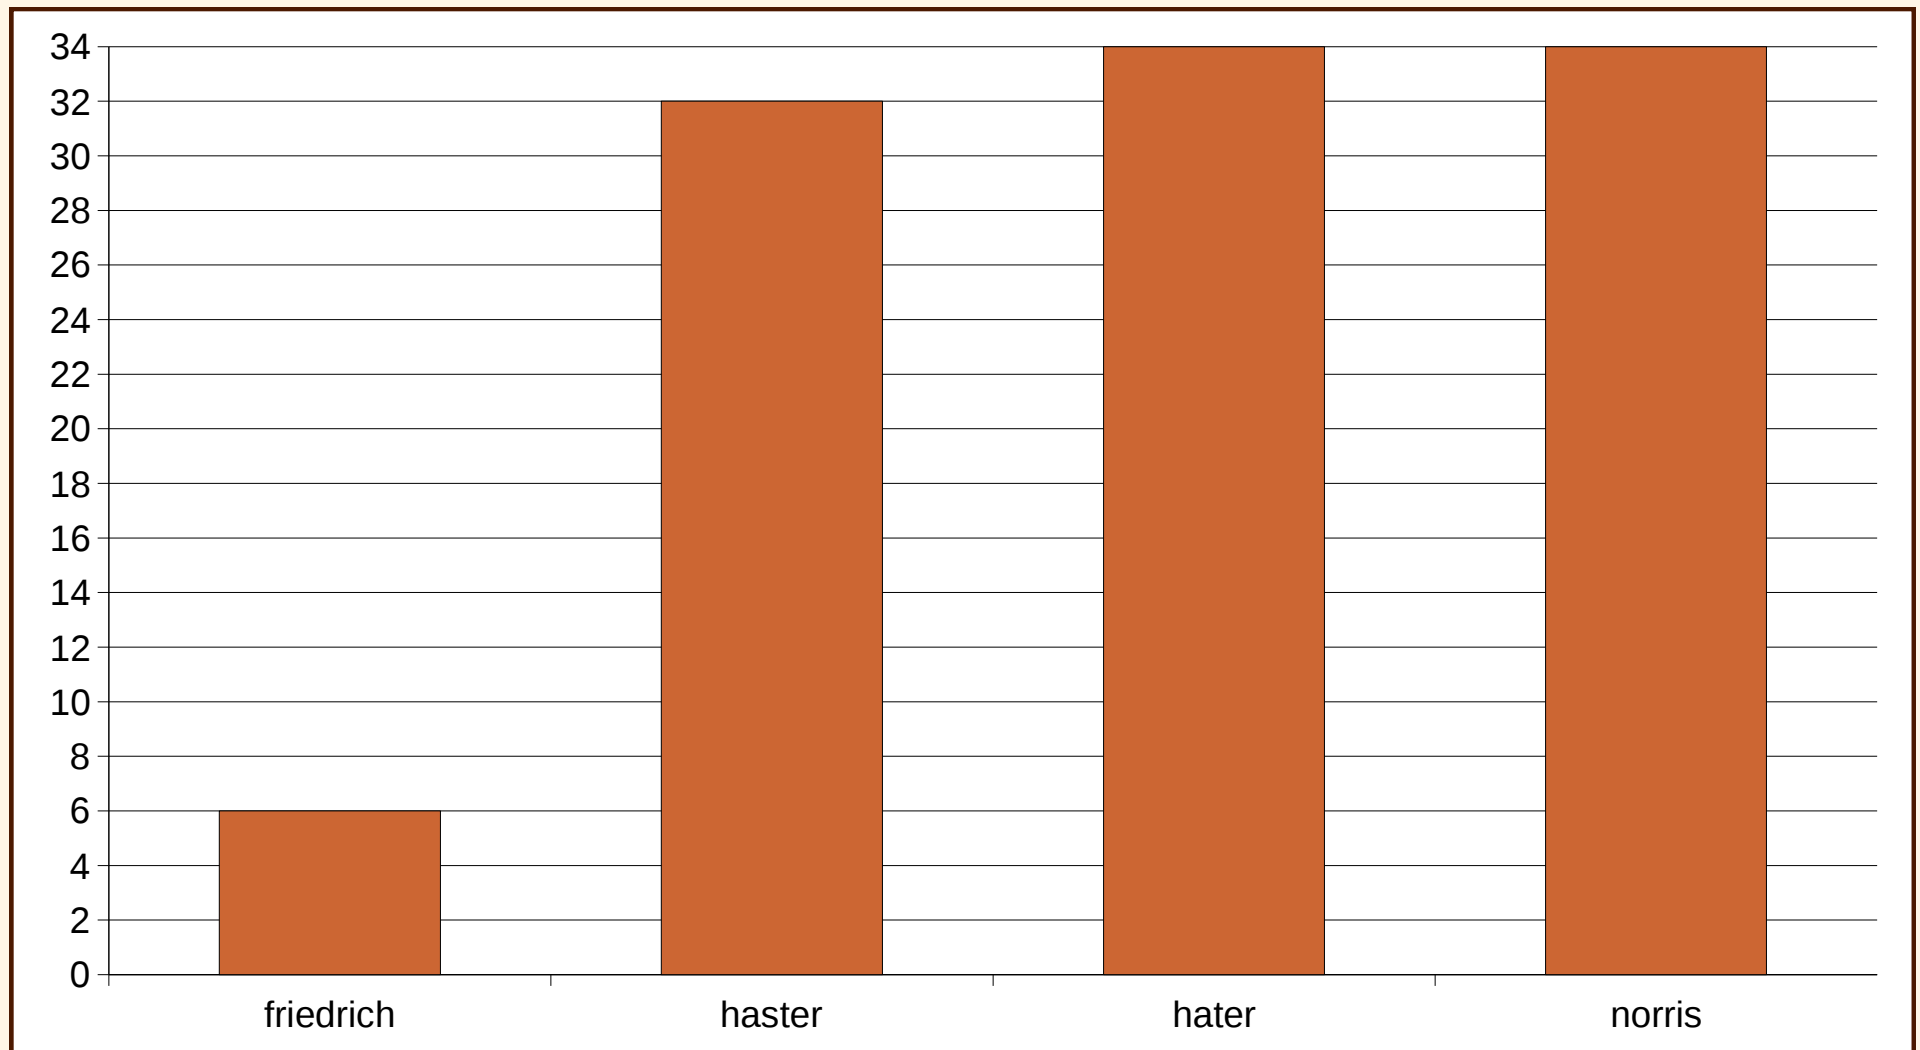

Controls

- Display last actions
- Map grid
- Display ID
- Mute echoes
- Animation

Tile size: 20x20

Počet řádků

Počet souborů

Here we are, no guinea-pigs,
we're the hamsters of the universe.
Here we belong, eating to survive,
in a world with the sharpest cutters.