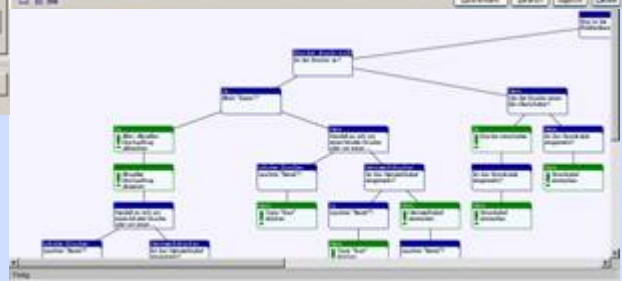

Edit Facility: F-001 | New York

General | Validity | Comments

Facility: F-001 **Description:** New York

Address Line 1: Broadway

Address Line 2: 577 First

Address Line 3: 2101 Sixth

ZIP Code of Place: 58113 **Place:** New York

ZIP Code of P.O. Box: 05317 **YN_Attachments**

P.O. Box: 71215

ZIP Code of Courtyard: 42927

District Code: 209

District:

(Federal) State: New York