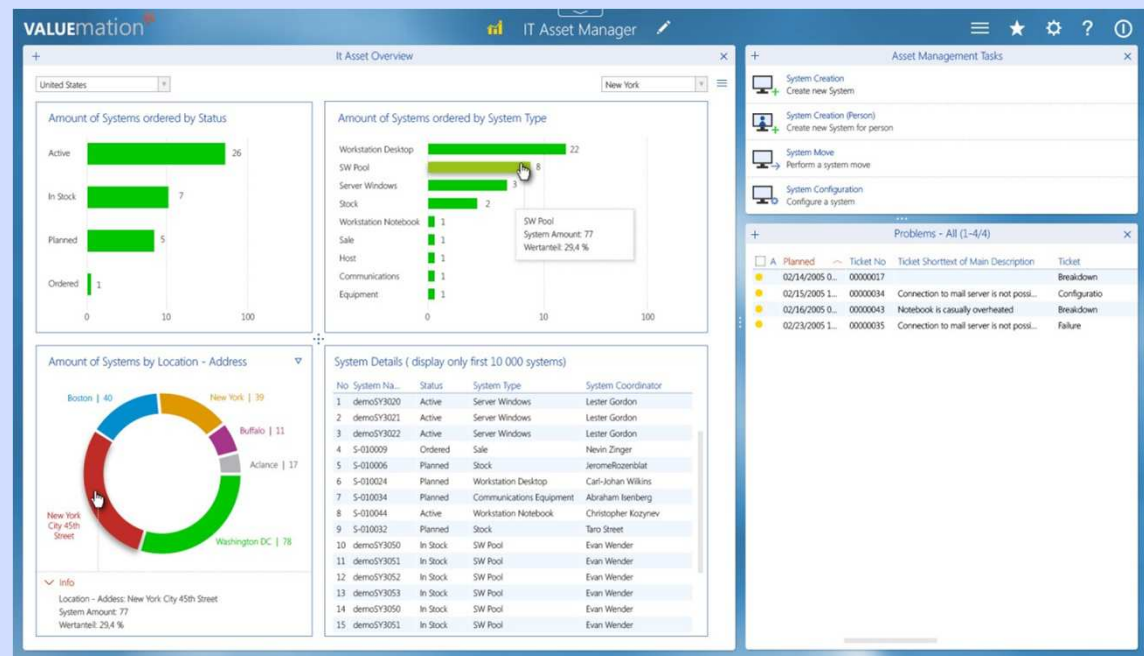

O produktech

- **Valuemat**
- Klíčový produkt USU, modulový IS (majetek, služby, finance, help desk, řízení nákladů, ...)
- Moduly postavené na Valuemat Core, customizovatelné u každého zákazníka, Web i Rich client
- Podle nezávislých analytiků (Forrester Research a ECP) je USU jedním z pěti vedoucích světových poskytovatelů v oblasti IT Asset managementu.
- ITIL certifikace

O produkttech

The image displays a collage of various software interfaces, likely related to IT service management or product technology. The interfaces include:

- Valuation 3.6 - DASHBOARD (Incident/Problem/Change):** A dashboard with multiple charts and graphs showing incident metrics. It includes a line chart for 'Total amount of created incident tickets ordered by Priority', a pie chart for 'Total amount of active incident tickets ordered by Ticket Type', and a gauge for 'Queue rate of incident tickets in period: Last year' showing 4.7%.
- KNOWLEDGE BASE:** A search interface for a knowledge base with filters for document type, status, and category. It shows a search result for 'USU Example Order Fulfillment and Procurement'.
- USU Example Order Fulfillment and Procurement:** A detailed process flow diagram showing steps like 'Order received', 'Check availability', 'Article available', 'Financial settlement', and 'Payment received'.
- Calendar:** A Gantt-style calendar view showing task durations across a timeline from 10:00 to 22:00.
- USU Software Developer Pen:** A dashboard showing 'Amount of tickets and issues' with a line chart.
- Other interfaces:** A 'Workflow Status: Create User' window with a 'Choose location for the user' dropdown, a 'Knowledge Miner' window with a tree view of documents, and a 'Task Center' window with a list of tasks and their details.