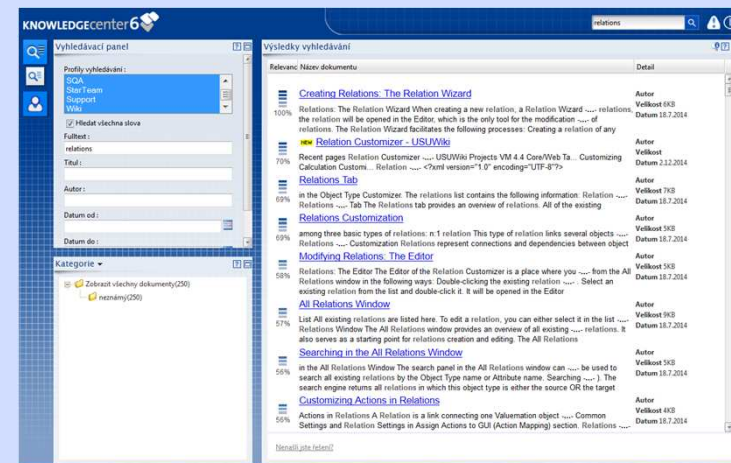

O produktech

O produktech

- KnowledgeCenter
- Zajišťuje efektivní využití informací v organizaci prostřednictvím systému integrovaného vyhledávání a navigace v dostupných dokumentech
- Používán call centry a servis centry k zodpovězení konkrétních problémů a dotazů
- D115
- KnowledgeMiner, KnowledgeGuide, KnowledgeBase

O produkttech

The image displays a collage of various software interfaces, likely related to IT service management or product technology. The interfaces include:

- Valuation 3.6 - DASHBOARD (Incident/Problem/Change):** A dashboard with multiple charts and graphs showing incident metrics. It includes a line chart for 'Total amount of created incident tickets ordered by Priority', a pie chart for 'Total amount of active incident tickets ordered by Ticket Type', and a gauge for 'Queue rate of incident tickets in period: Last year' showing 4.7%.
- KNOWLEDGE BASE:** A search interface for a knowledge base with filters for document type, status, and category. It shows a search result for 'USU Example Order Fulfillment and Procurement'.
- USU Example Order Fulfillment and Procurement:** A detailed process flow diagram showing steps like 'Order received', 'Check availability', 'Article available', 'Financial settlement', and 'Payment received'.
- Calendar:** A Gantt-style calendar view showing task durations across a timeline from 10:00 to 22:00.
- USU Software Developer Pen:** A dashboard showing 'Amount of tickets and issues' with a line chart.
- Other interfaces:** A 'Workflow Status: Create User' window with a 'Choose location for the user' dropdown, a 'Knowledge Miner' window with a tree view of documents, and a 'Task Center' window with a list of tasks and their details.