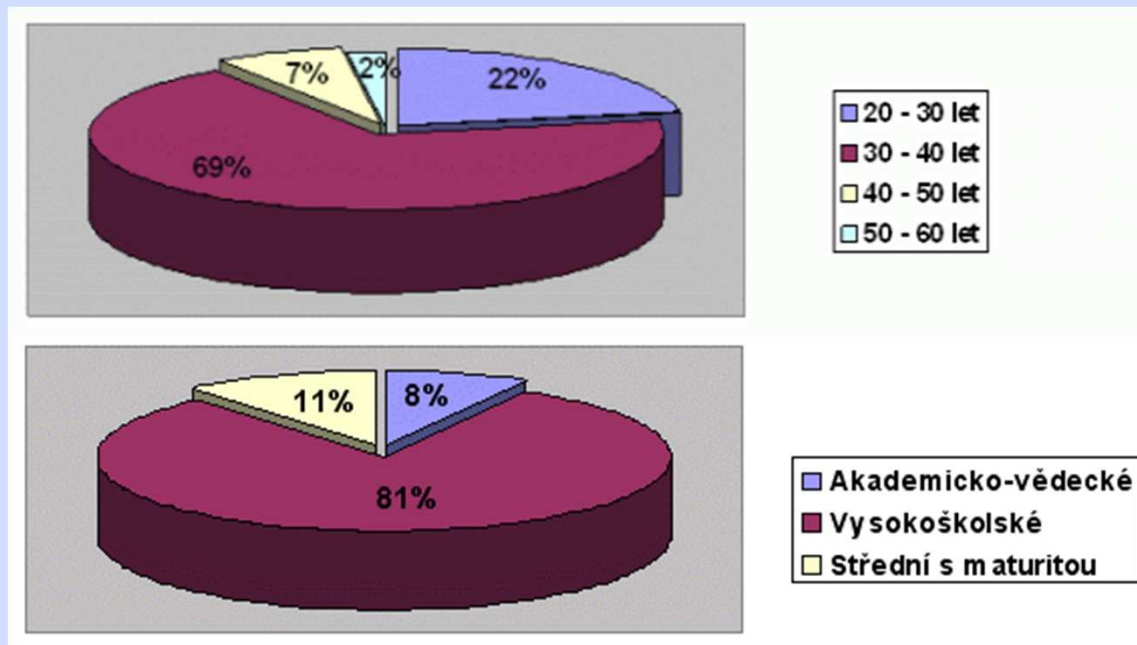

O lidech

- **Vysoce kvalifikovaní lidé, nízká fluktuace**
- **Přátelská atmosféra, benefitní systém**
- **V Brně 28 lidí, v Prostějově 41**
- **Spolupráce s organizací AIESEC**