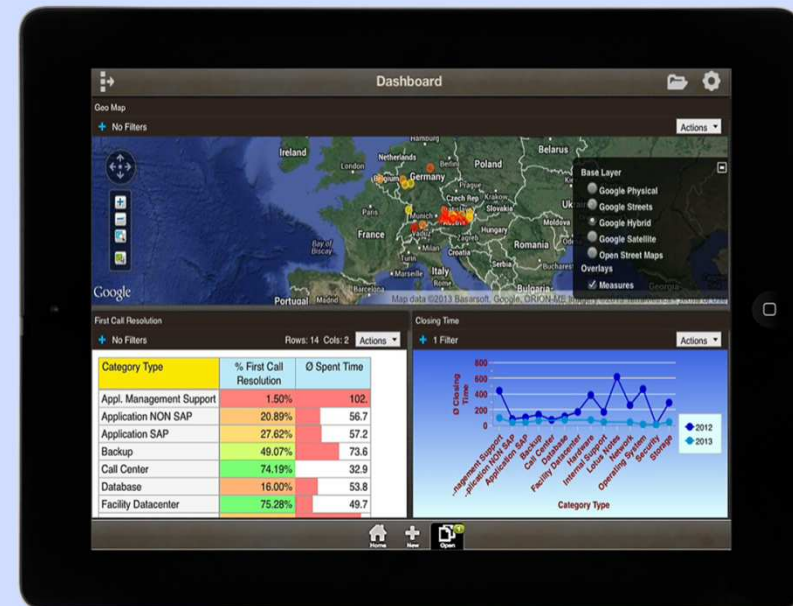

O produktech

O produktech

- KnowledgeCenter
- Zajišťuje efektivní využití informací v organizaci prostřednictvím systému integrovaného vyhledávání a navigace v dostupných dokumentech
- Používán call centry a servis centry k zodpovězení konkrétních problémů a dotazů
- D115
- KnowledgeMiner, KnowledgeGuide, KnowledgeBase

O produktech

- **Service Inteligence**
- **Data warehouse aplikace**
- **Umožňuje provést správná rozhodnutí ve správném čase**
 - Nadhled nad daty
 - Sledování trendů
- **První verze: 2013**
- **První zákazníci: D, CH, A, IT**
- **Consulting team**

O produkttech

The image displays a collage of various software interfaces, likely related to IT service management or product technology. The interfaces include:

- Valuation 3.6 - DASHBOARD (Incident/Problem/Change):** A dashboard with multiple charts and graphs showing incident metrics. It includes a line chart for 'Total amount of created incident tickets ordered by Priority', a pie chart for 'Total amount of active incident tickets ordered by Ticket Type', and a gauge for 'Queue rate of incident tickets in period: Last year' showing 4.7%.
- KNOWLEDGE BASE:** A search interface for a knowledge base with filters for document type, status, and category. It shows a search result for 'USU Example Order Fulfillment and Procurement'.
- USU Example Order Fulfillment and Procurement:** A detailed process flow diagram showing steps like 'Order received', 'Check availability', 'Article available', 'Financial settlement', and 'Payment received'.
- Calendar:** A Gantt-style calendar view showing task durations across a timeline from 10:00 to 22:00.
- USU Software Developer Pen:** A dashboard showing 'Amount of tickets and issues' with a line chart.
- Other interfaces:** A 'Workflow Status: Create User' window with a 'Choose location for the user' dropdown, a 'Knowledge Miner' window with a tree view of documents, and a 'Task Center' window with a list of tasks and their details.