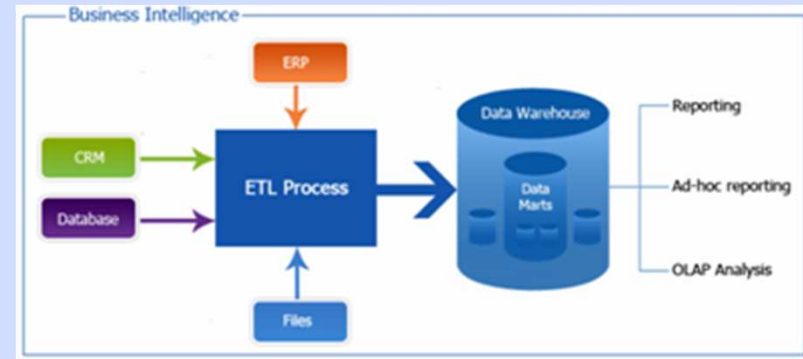

O produktech

O produktech

- KnowledgeCenter
- Zajišťuje efektivní využití informací v organizaci prostřednictvím systému integrovaného vyhledávání a navigace v dostupných dokumentech
- Používán call centry a servis centry k zodpovězení konkrétních problémů a dotazů
- D115
- KnowledgeMiner, KnowledgeGuide, KnowledgeBase

O produktech

- **Service Inteligence**
- **Data warehouse aplikace**
- **Umožňuje provést správná rozhodnutí ve správném čase**
 - Nadhled nad daty
 - Sledování trendů
- **První verze: 2013**
- **První zákazníci: D, CH, A, IT**
- **Consulting team**

O produkttech

The image displays a collage of various software interfaces, likely related to IT service management or product technology. The interfaces include:

- Valuation 3.6 - DASHBOARD (Incident/Problem/Change):** A dashboard with multiple charts and graphs showing incident metrics. It includes a line chart for 'Total amount of created incident tickets ordered by Priority', a pie chart for 'Total amount of active incident tickets ordered by Ticket Type', and a gauge for 'Queue rate of incident tickets in period: Last year' showing 4.7%.
- KNOWLEDGE BASE:** A search interface for a knowledge base with filters for document type, status, and category. It shows a search result for 'USU Example Order Fulfillment and Procurement'.
- USU Example Order Fulfillment and Procurement:** A detailed process flow diagram showing steps like 'Order received', 'Check availability', 'Article available', 'Financial settlement', and 'Payment received'.
- Calendar:** A Gantt-style calendar view showing task durations across a timeline from 10:00 to 22:00.
- USU Software Developer Pen:** A dashboard showing 'Amount of tickets and issues' with a line chart.
- Other interfaces:** A 'Workflow Status: Create User' window with a 'Choose location for the user' dropdown, a 'Knowledge Miner' window with a tree view of documents, and a 'Task Center' window with a list of tasks and their details.