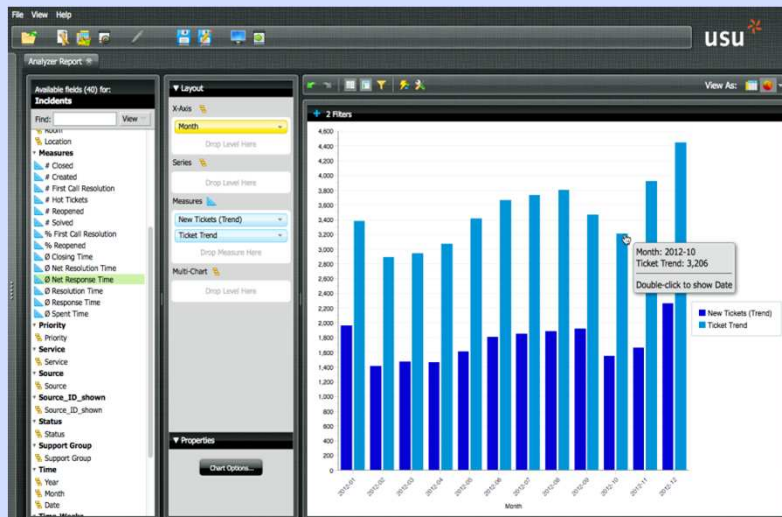

O produktech

O produktech

- KnowledgeCenter
- Zajišťuje efektivní využití informací v organizaci prostřednictvím systému integrovaného vyhledávání a navigace v dostupných dokumentech
- Používán call centry a servis centry k zodpovězení konkrétních problémů a dotazů
- D115
- KnowledgeMiner, KnowledgeGuide, KnowledgeBase

O produktech

- **Service Inteligence**
- **Data warehouse aplikace**
- **Umožňuje provést správná rozhodnutí ve správném čase**
 - Nadhled nad daty
 - Sledování trendů
- **První verze: 2013**
- **První zákazníci: D, CH, A, IT**
- **Consulting team**

O produkttech

The image displays a collage of various software interfaces, likely related to IT service management or product technology. The interfaces include:

- Valuation 3.6 - DASHBOARD (Incident/Problem/Change):** A dashboard with multiple charts and graphs showing incident metrics. It includes a line chart for 'Total amount of created incident tickets ordered by Priority', a pie chart for 'Total amount of active incident tickets ordered by Ticket Type', and a gauge for 'Queue rate of incident tickets in period: Last year' showing 4.7%.
- KNOWLEDGE BASE:** A search interface for a knowledge base with filters for document type, status, and category. It shows a search result for 'USU Example Order Fulfillment and Procurement'.
- USU Example Order Fulfillment and Procurement:** A detailed process flow diagram showing steps like 'Order received', 'Check availability', 'Article available', 'Financial settlement', and 'Payment received'.
- Calendar:** A Gantt-style calendar view showing task durations across a timeline from 10:00 to 22:00.
- USU Software Developer Pen:** A dashboard showing 'Amount of tickets and issues' with a line chart.
- Other interfaces:** A 'Workflow Status: Create User' window with a 'Choose location for the user' dropdown, a 'Knowledge Miner' window with a tree view of documents, and a 'Task Center' window with a list of tasks and their details.