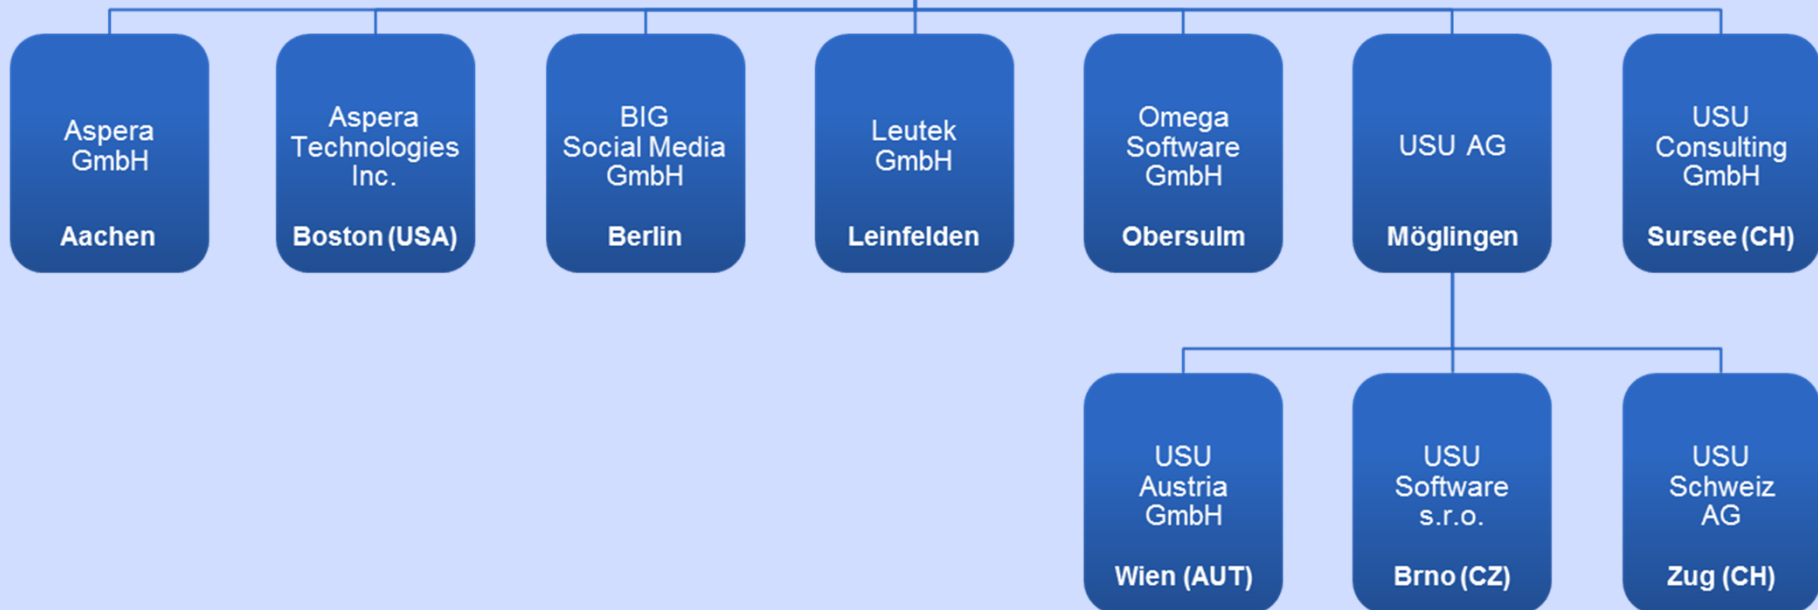

USU Software AG

Möglingen