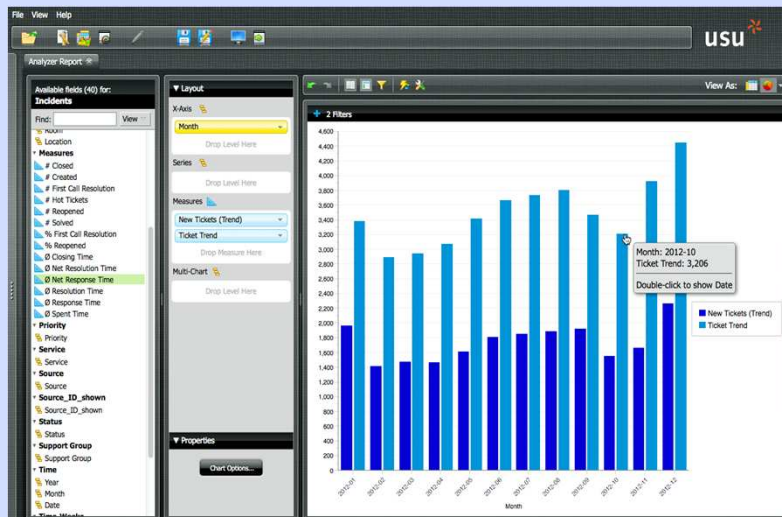

# O produktech

- **Service Inteligence**
- **Data warehouse aplikace**
- **Umožňuje provést správná rozhodnutí ve správném čase**
  - Nadhled nad daty
  - Sledování trendů
- **První verze: 2013**
- **První zákazníci: D, CH, A, IT**
- **Consulting team**

# O produkttech

The image displays a collage of various software interfaces, likely related to IT service management or product technology. The interfaces include:

- Valuation 3.6 - DASHBOARD (Incident/Problem/Change):** A dashboard with multiple charts and gauges. It shows 'Total amount of created incident tickets ordered by Priority' (line chart), 'Total amount of active incident tickets ordered by Ticket Type' (pie chart), and 'Average incident resolution times (MTTR) and response times' (line chart). A gauge shows a 4.7% metric.
- KNOWLEDGEBASE:** A search interface for a knowledge base. It includes a search bar, filters for document type and status, and a list of search results.
- USU Example Order Fulfillment and Procurement v15 - Released:** A process flow diagram showing the steps from 'Order received' to 'Article received', including activities like 'Check availability', 'Request', and 'Financial settlement'.
- USU Software Developer Pen:** A dashboard showing 'Amount of tickets and issues' over time, with a line chart and a table of data.
- Spreadsheet:** A calendar-style spreadsheet with columns for days of the week and rows for dates. It contains various colored blocks representing tasks or events.
- Other Interfaces:** Several smaller windows and panels, including a 'Workflow Status: Create User' window with a 'Check location for the user' button, a 'Knowledge Miner' window, and a 'Task Manager' window.