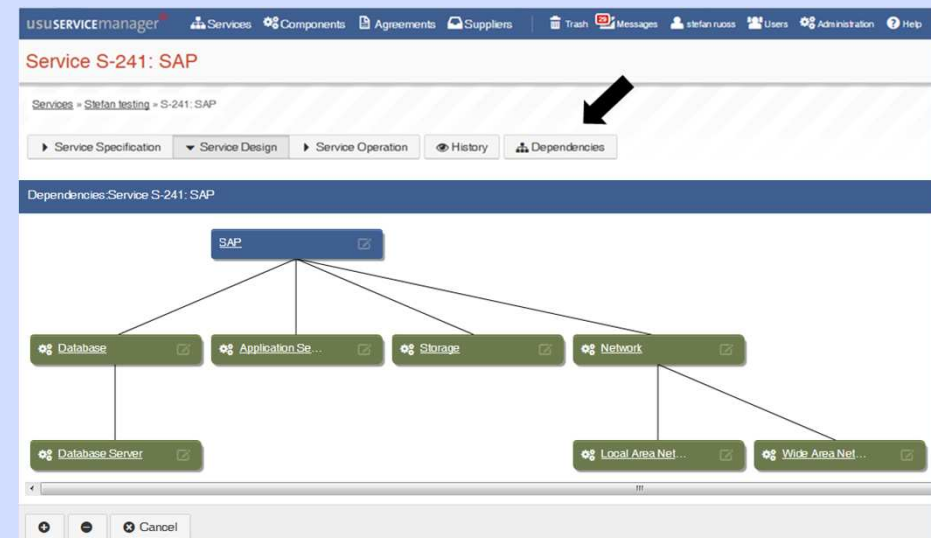

# O produktech

- **Service Inteligence**
- **Data warehouse aplikace**
- **Umožňuje provést správná rozhodnutí ve správném čase**
  - Nadhled nad daty
  - Sledování trendů
- **První verze: 2013**
- **První zákazníci: D, CH, A, IT**
- **Consulting team**

# O produkttech

The image displays a collage of various software interfaces, likely related to IT service management or product technology. The interfaces include:

- Valuation 3.6 - DASHBOARD (Incident/Problem/Change):** A dashboard with multiple charts and gauges. It shows 'Total amount of created incident tickets ordered by Priority' (line chart), 'Total amount of active incident tickets ordered by Ticket Type' (pie chart), and 'Average incident resolution times (MTTR) and response times' (line chart). A gauge shows a 4.7% metric.
- KNOWLEDGEBASE:** A search interface for a knowledge base. It includes a search bar, filters for document type and status, and a list of search results.
- USU Example Order Fulfillment and Procurement v15 - Released:** A process flow diagram showing the steps from 'Order received' to 'Article received', including activities like 'Check availability', 'Request', and 'Financial settlement'.
- USU Software Developer Pen:** A dashboard showing 'Amount of tickets and issues' over time, with a line chart and a table of data.
- Spreadsheet:** A calendar-style spreadsheet with columns for days of the week and rows for dates. It contains various colored blocks representing tasks or events.
- Other Interfaces:** Several smaller windows and panels, including a 'Workflow Status: Create User' window with a 'Check location for the user' button, a 'Knowledge Miner' window, and a 'Task Manager' window.