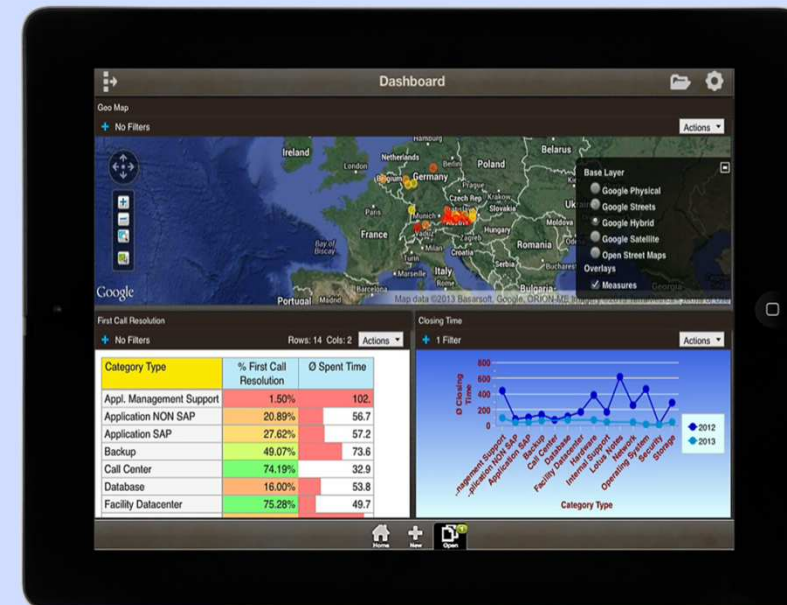

O produktech

- **Service Inteligence**
- **Data warehouse aplikace**
- **Umožňuje provést správná rozhodnutí ve správném čase**
  - Nadhled nad daty
  - Sledování trendů
- **První verze: 2013**
- **První zákazníci: D, CH, A, IT**
- **Consulting team**