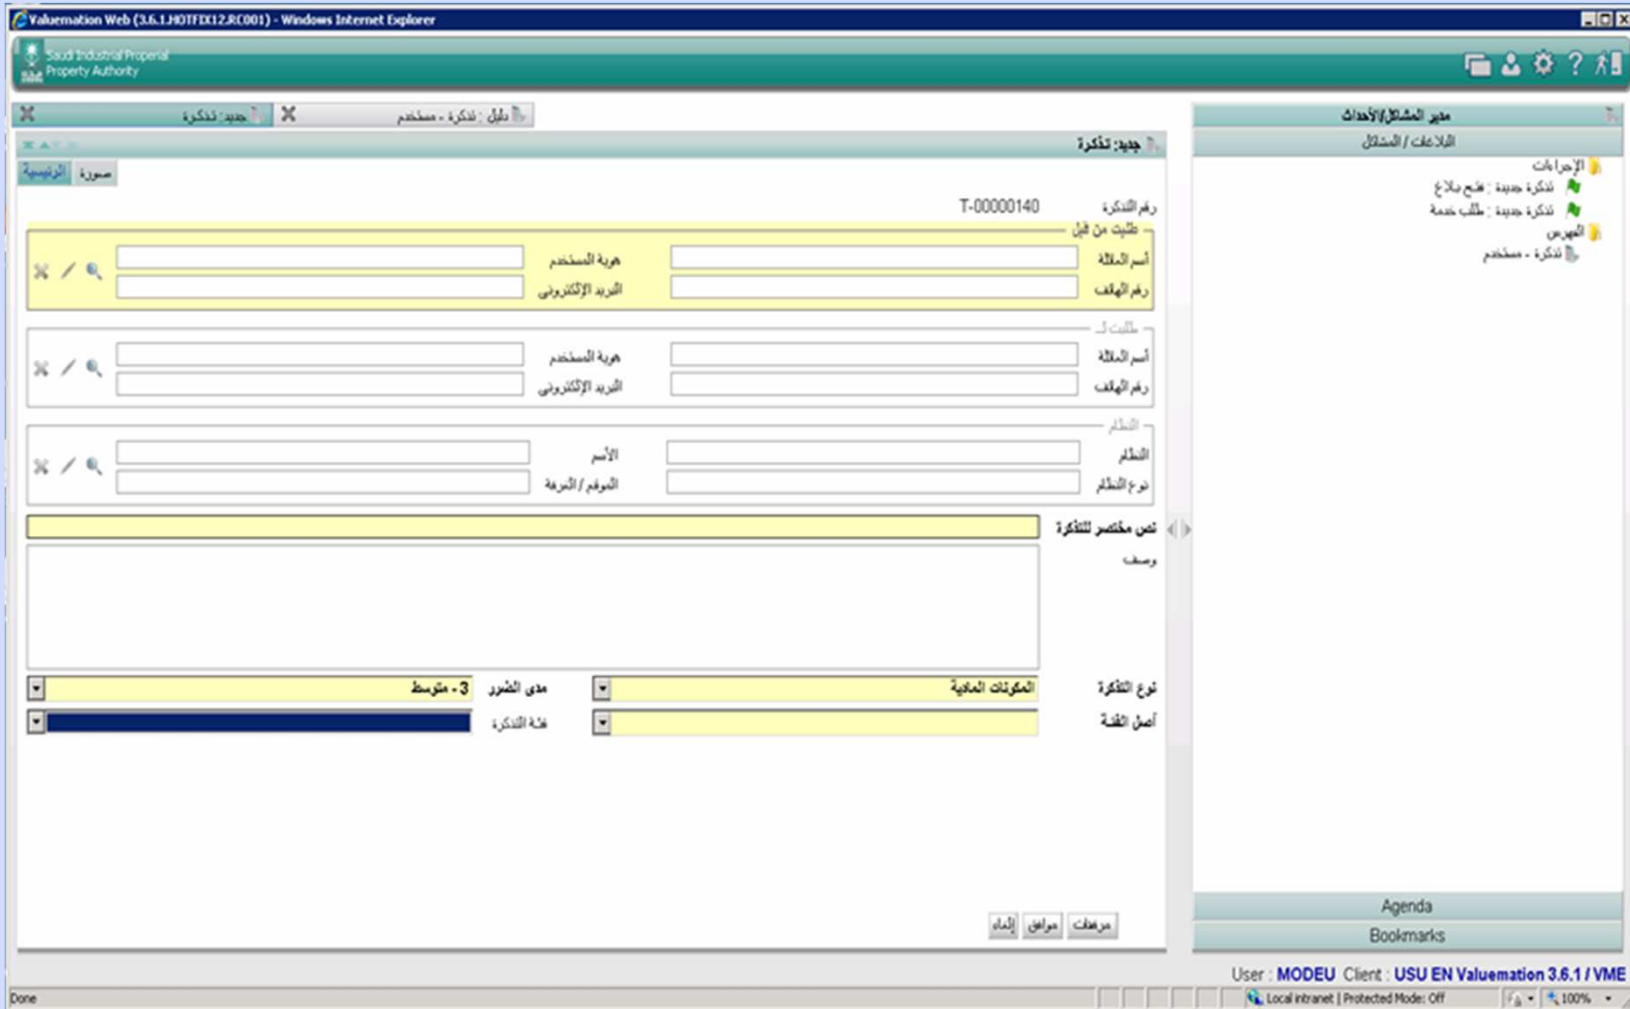

O produktech

USU