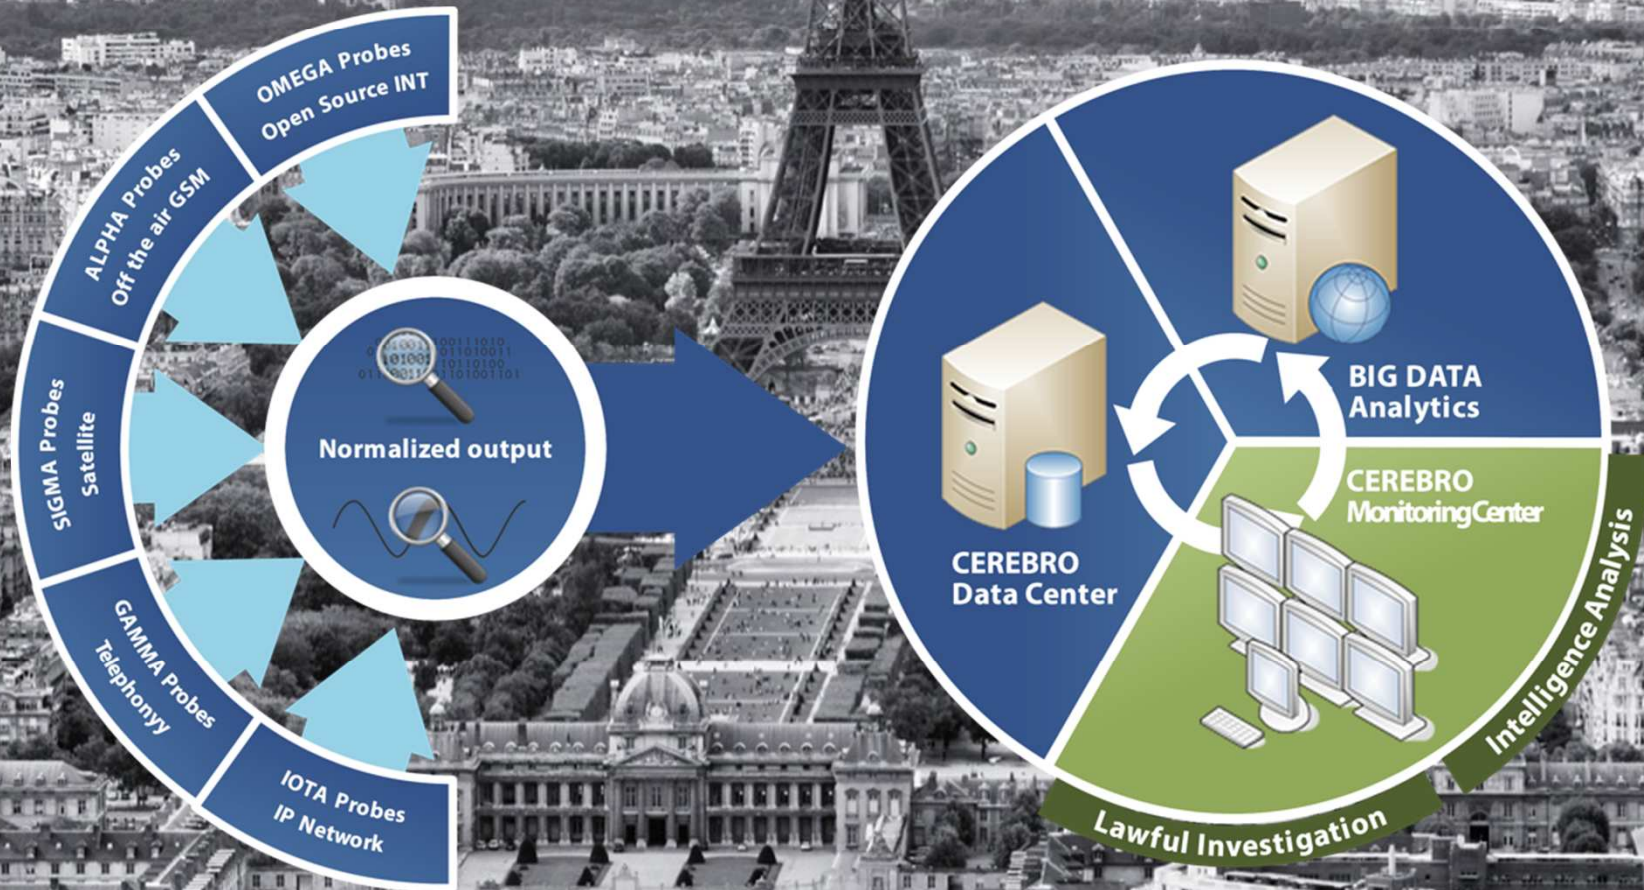

Multi-source Communication Intelligence