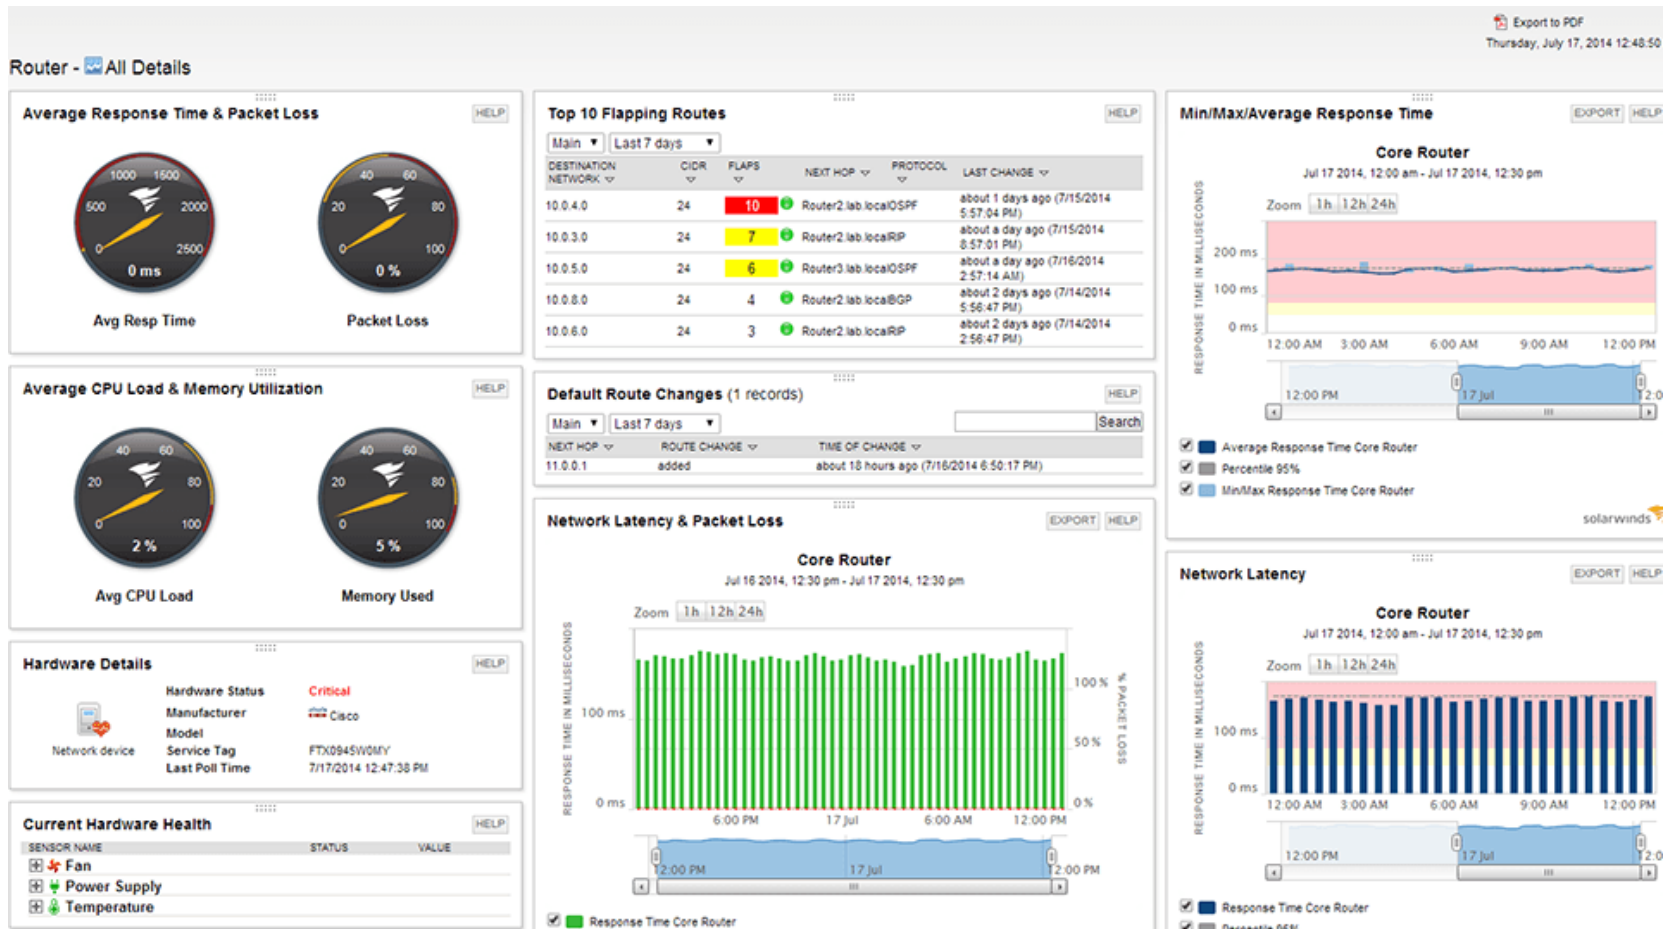

What is SolarWinds

We build IT Management SOFTWARE!