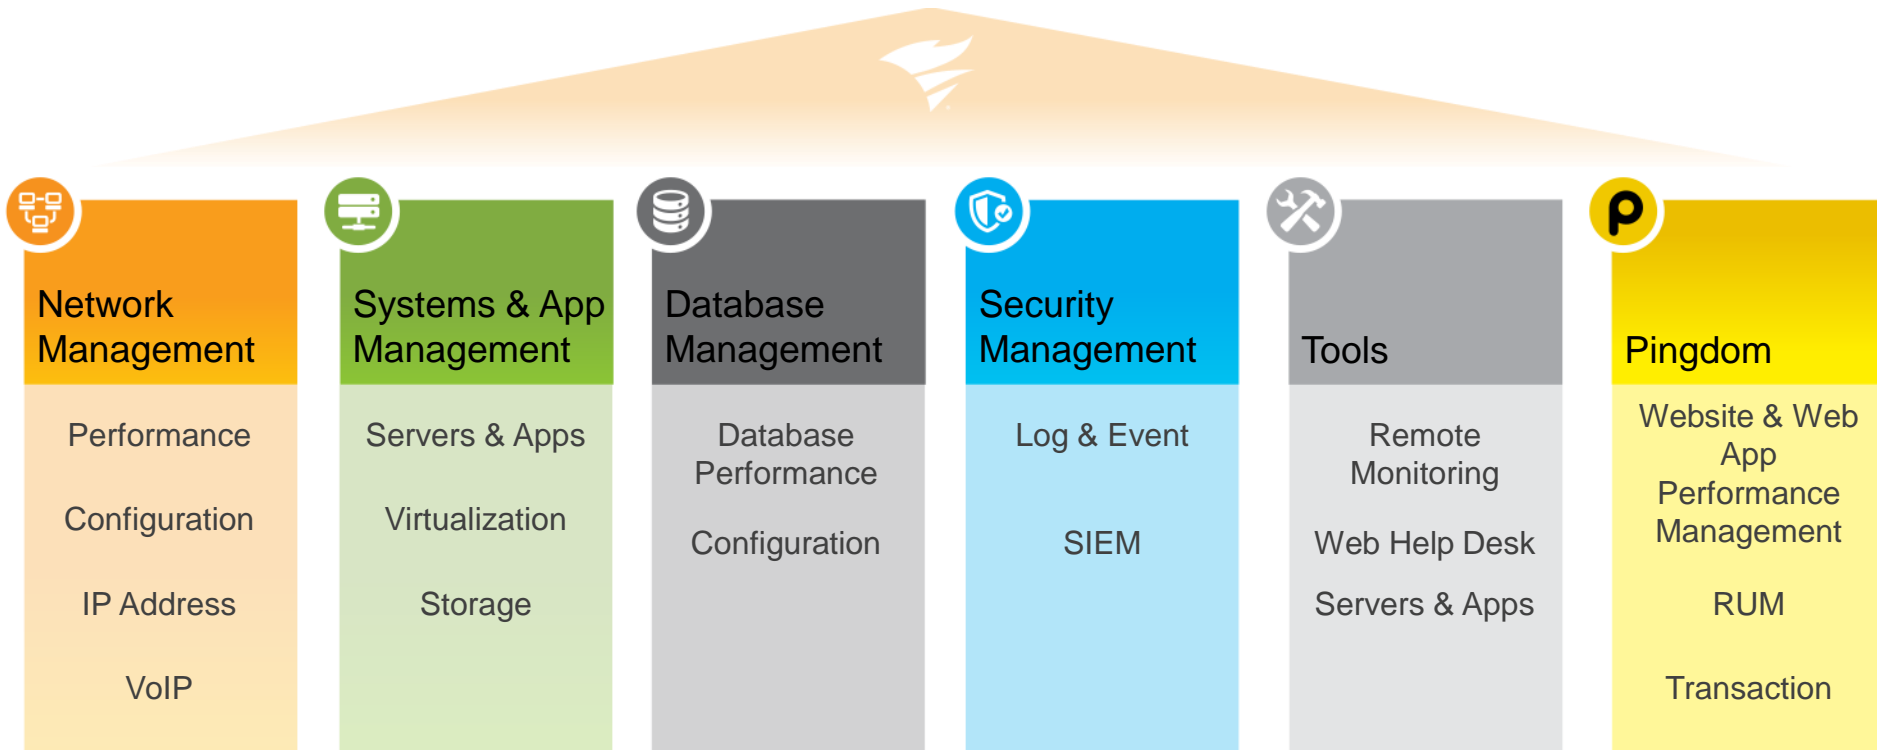

Setkání s průmyslovými partnery SolarWinds

Masarykova Univerzita v Brně
Fakulta Informatiky
3. 12. 2014

What is not SolarWinds

We do not build solar or wind plants.

What is SolarWinds

We build IT Management SOFTWARE!

SolarWinds Overview

Provide software designed to help IT Pros manage the performance of
Applications and IT Infrastructure

Company Background

Timeline	1999 Founded in Tulsa, OK 2009 IPO (NYSE:SWI)
Headquarters	Austin, Texas 11 Offices Globally (North America, Europe, Asia-Pacific)
2013 Annual Revenue	\$335 Million USD (24.7% year over year growth)
Employees	+1600 Worldwide
Customers	More than 150,000 Globally

What We Offer Today

Enable IT pros to proactively and reactively *monitor, alert, troubleshoot and resolve* issues

Manage the Performance of ALL Things “IT”

Regardless of...

- Location of IT resources
- Where management resource needs to be located
- Size of company or complexity of environment